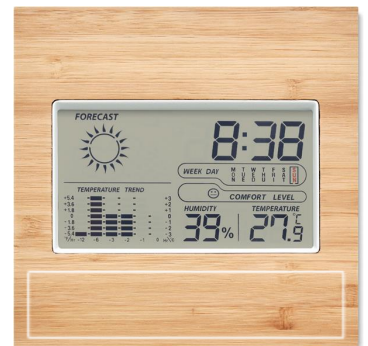

Print position

1. TOP
2. TOP PAD
3. BOTTOM
4. BOTTOM PAD

Print size

1. 120,0 mm x 25,0 mm
   80,0 mm x 25,0 mm
   120,0 mm x 25,0 mm
   80,0 mm x 25,0 mm

Print code (no of colours)

1. L3(1)
   P4(4)
   L3(1)
   P4(4)

1

2

3

4